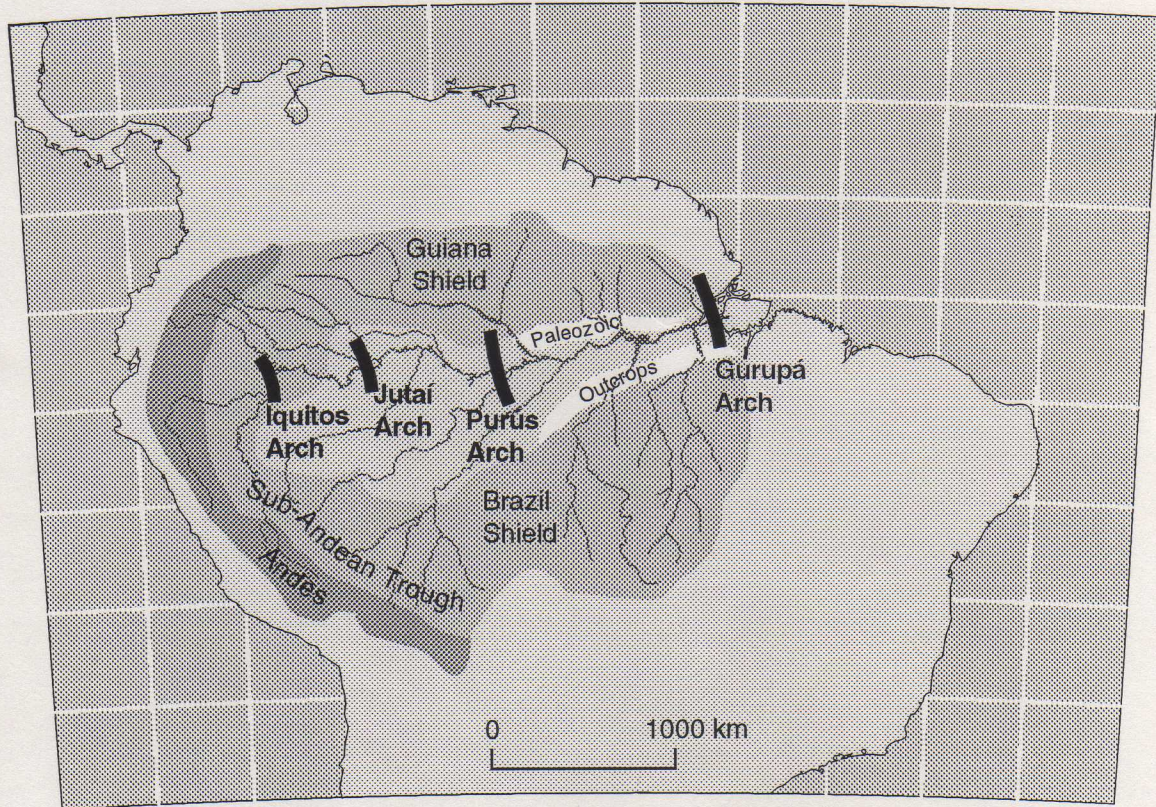

# Geography

## *“Channel-Floodplain Geomorphology along the Solimões-Amazon River, Brazil”*

Leal Mertes  
*UC Santa Barbara Geography*

**Thursday** ■ 18 May ■ 3:30 p.m. ■ Buch 1930